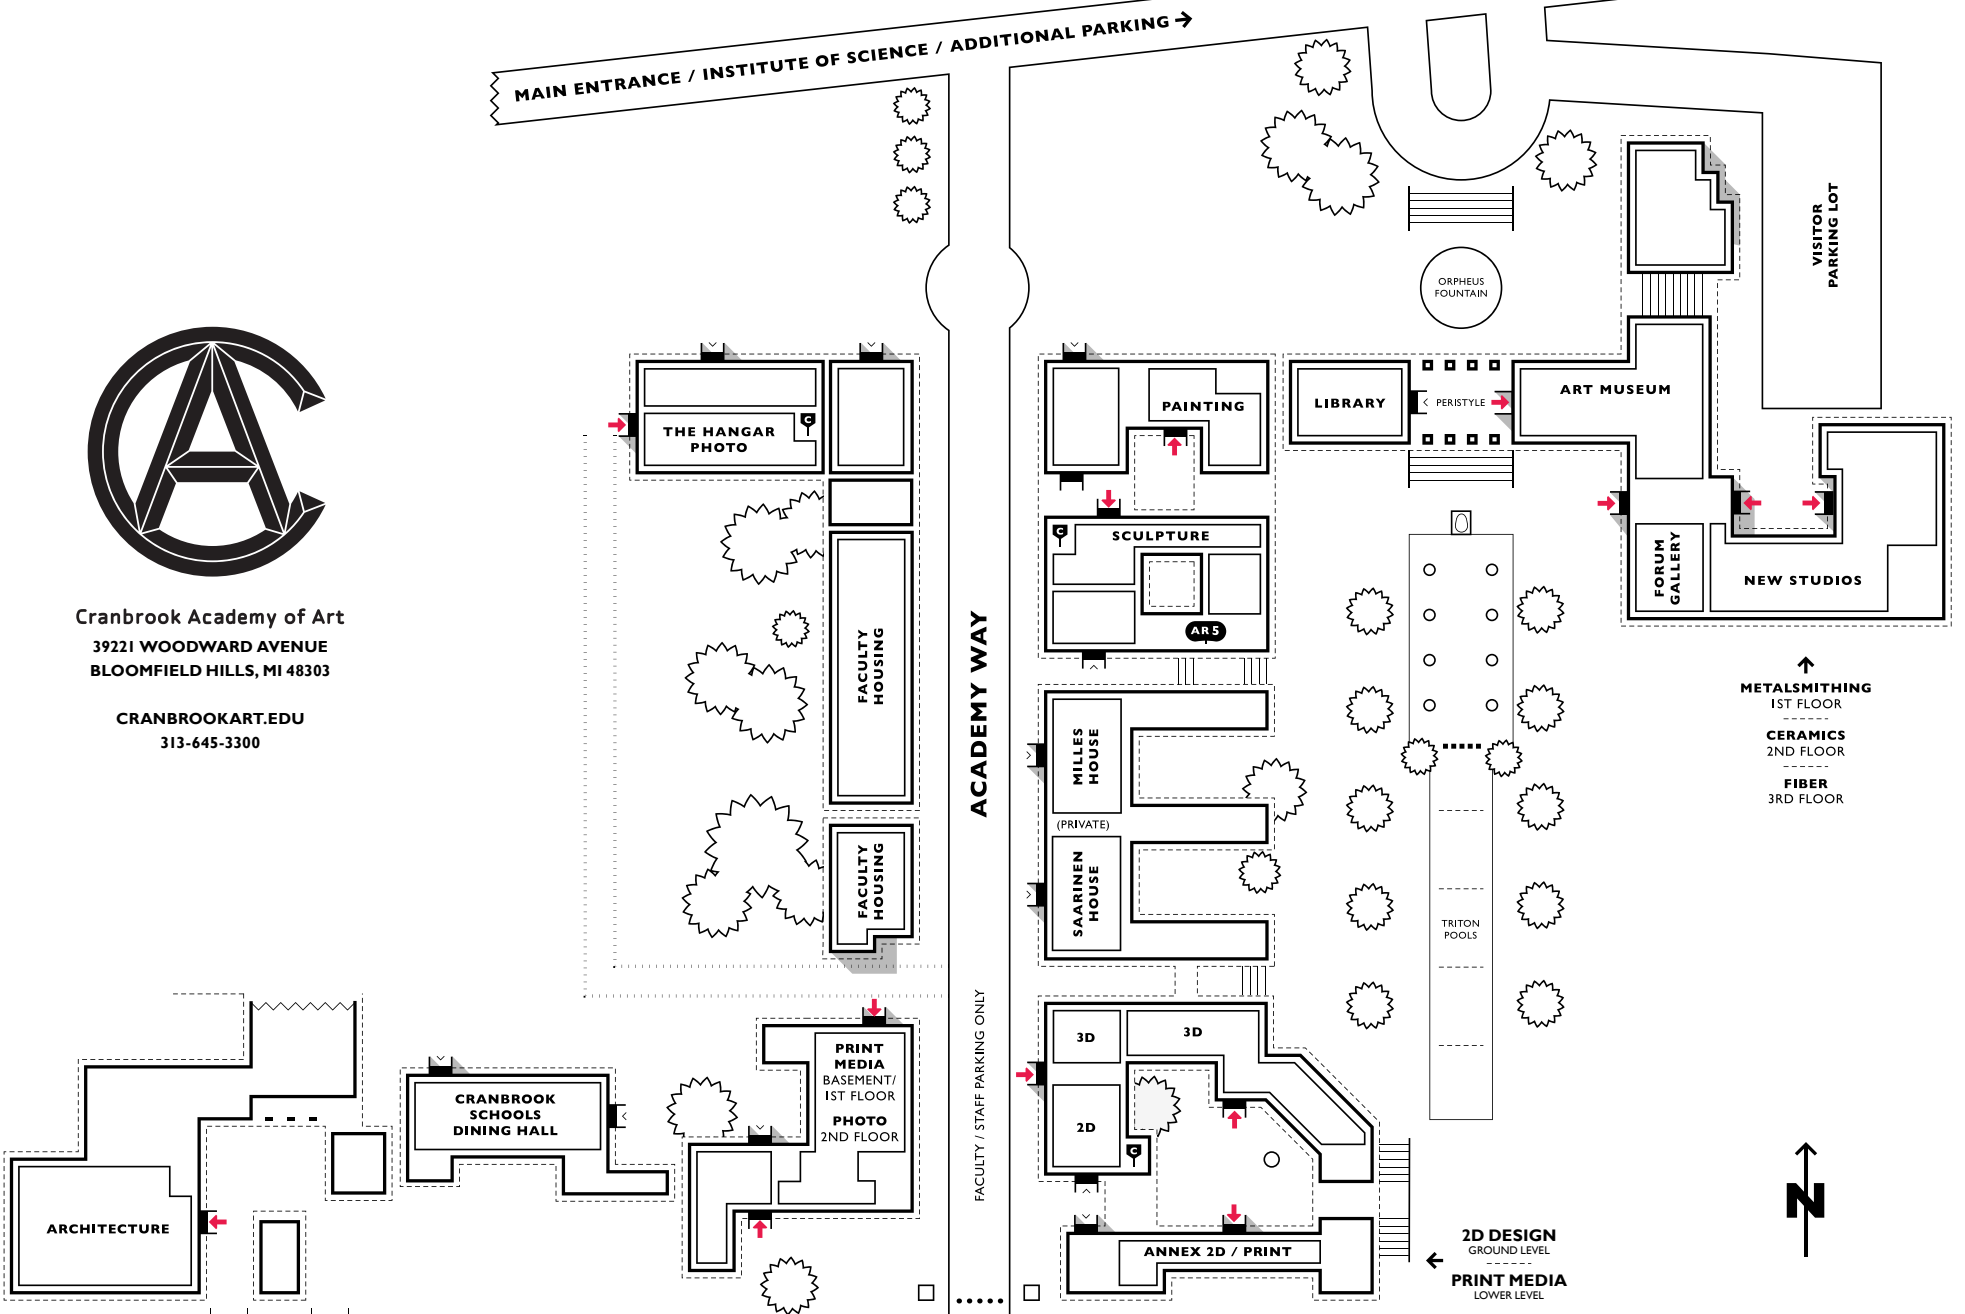

Cranbrook Academy of Art  
39221 WOODWARD AVENUE  
BLOOMFIELD HILLS, MI 48303

CRANBROOKART.EDU  
313-645-3300

MAIN ENTRANCE / INSTITUTE OF SCIENCE / ADDITIONAL PARKING →

↑  
METALSMITHING  
1ST FLOOR  
CERAMICS  
2ND FLOOR  
FIBER  
3RD FLOOR

← 2D DESIGN  
GROUND LEVEL  
PRINT MEDIA  
LOWER LEVEL

← TELEGRAPH

LONE PINE ROAD

CRANBROOK HOUSE / WOODWARD →

500 LONE PINE  
STAFF/VISITOR PARKING LOT